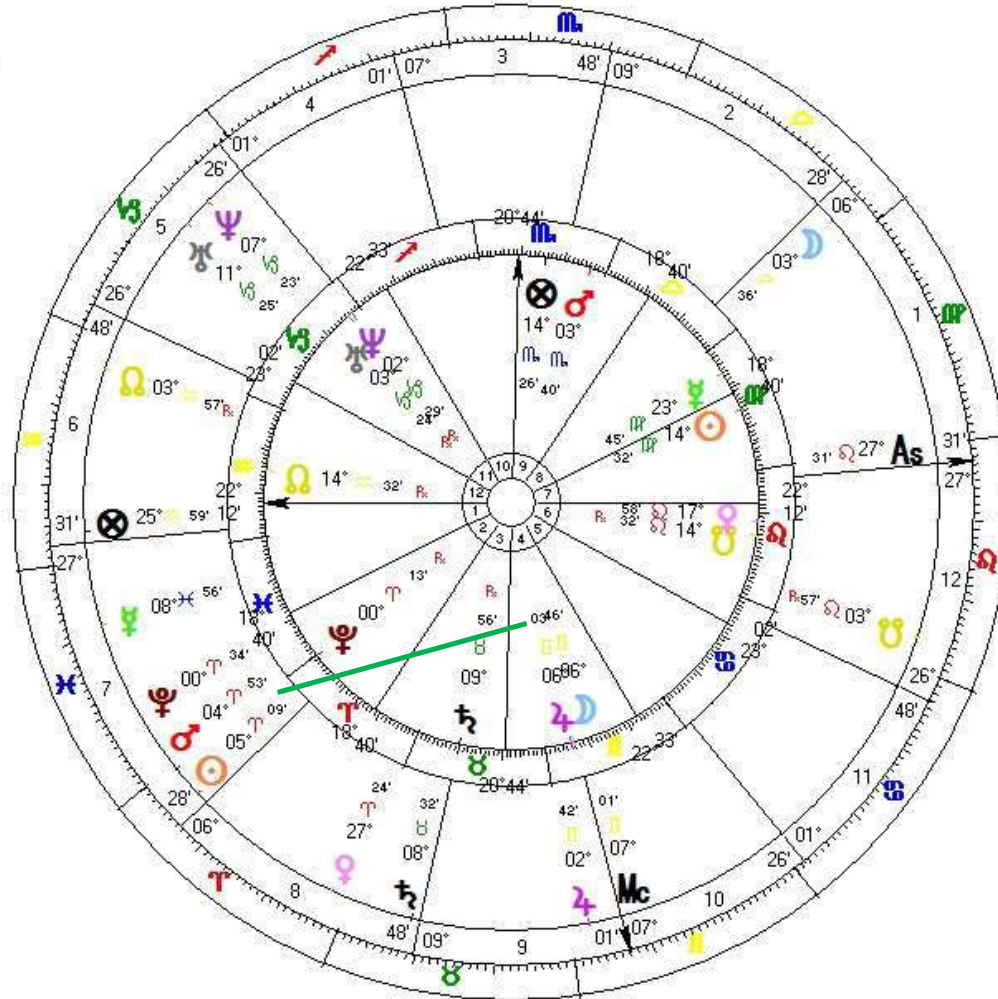

SOLSTÍCIO CANCER 2020
Natal Chart
20 Jun 2020, 00h
01° 25' S 52° 12' W
Buenos Aires
15° 44' 54" W 50°
Ascendente: Capricórnio
Fluxo: Plutão
Mare: Vênus

Equinócio Libra

EQUINOCIO LIBRA

Natal Chart

22 Sep 2021, qua

16:22 BZT2 +3:00

Brasília, Brazil

15°S47' 047"W55'

Geocentric

Tropical

Placidus

Mean Node

Equinócio Libra Mapa Brasil

Inner Wheel
BRASIL
Natal Chart
7 Sep 1822, sΔb
16:08 LMT +3:06:28
SN o Paulo, BRASIL
23°53' 046"W37'
*Geocentric
Tropical
Placidus
Mean Node*

Outer Wheel
EQUINOCIO LIBRA
Natal Chart
22 Sep 2021, qua
16:22 BZT2 +3:00
Brasilia, Brazil
15°54' 047"W55'
*Geocentric
Tropical
Placidus
Mean Node*

2022

Inner Wheel
BRASIL
Natal Chart
7 Sep 1822, sΔ b
16:08 LMT +3:06:28
SN o Paulo, BRASIL
23°S32' 046"W37'
Geocentric
Tropical
Placidus
Mean Node

Outer Wheel
BRASIL
Sec. Prog. Naibod in RA
1 Jul 2022, sex
16:08 LMT +3:06:28
SN o Paulo, BRASIL
23°S32' 046"W37'
Geocentric
Tropical
Placidus
Mean Node