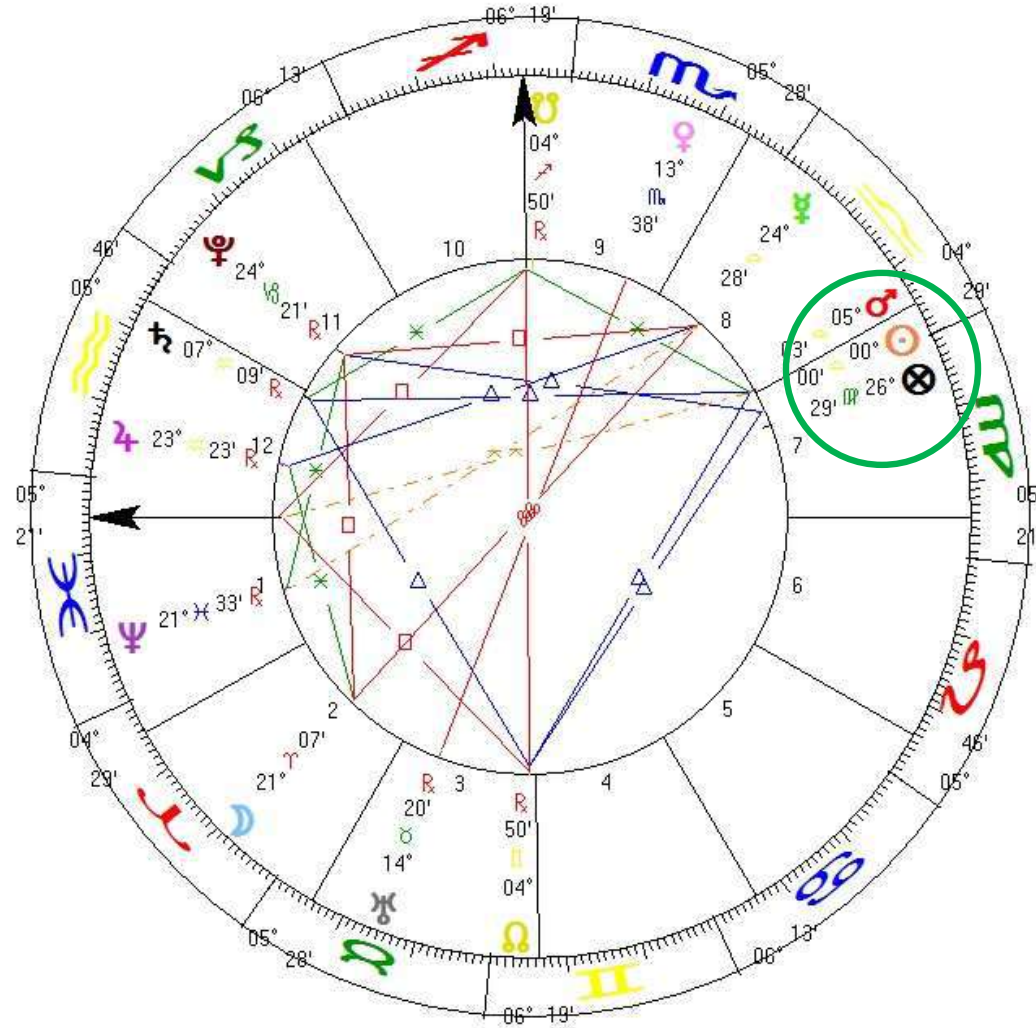

SOLSTÍCIO CANCER 2020
Natal Chart
20 Jun 2020, 00h
01° 25' S 52° 12' W
Buenos Aires
15° 44' 54" W 50°
Ascendente: Capricórnio
Fluxo: Plutão
Mare: Vênus

Equinócio Libra

EQUINOCIO LIBRA

Natal Chart

22 Sep 2021, qua

16:22 BZT2 +3:00

Brasília, Brazil

15°S47' 047"W55'

Geocentric

Tropical

Placidus

Mean Node

Equinócio Libra Mapa Brasil

Inner Wheel
BRASIL
Natal Chart
7 Sep 1822, sΔb
16:08 LMT +3:06:28
SN o Paulo, BRASIL
23°53' 046"W37'
*Geocentric
Tropical
Placidus
Mean Node*

Outer Wheel
EQUINOCIO LIBRA
Natal Chart
22 Sep 2021, qua
16:22 BZT2 +3:00
Brasilia, Brazil
15°54' 047"W55'
*Geocentric
Tropical
Placidus
Mean Node*