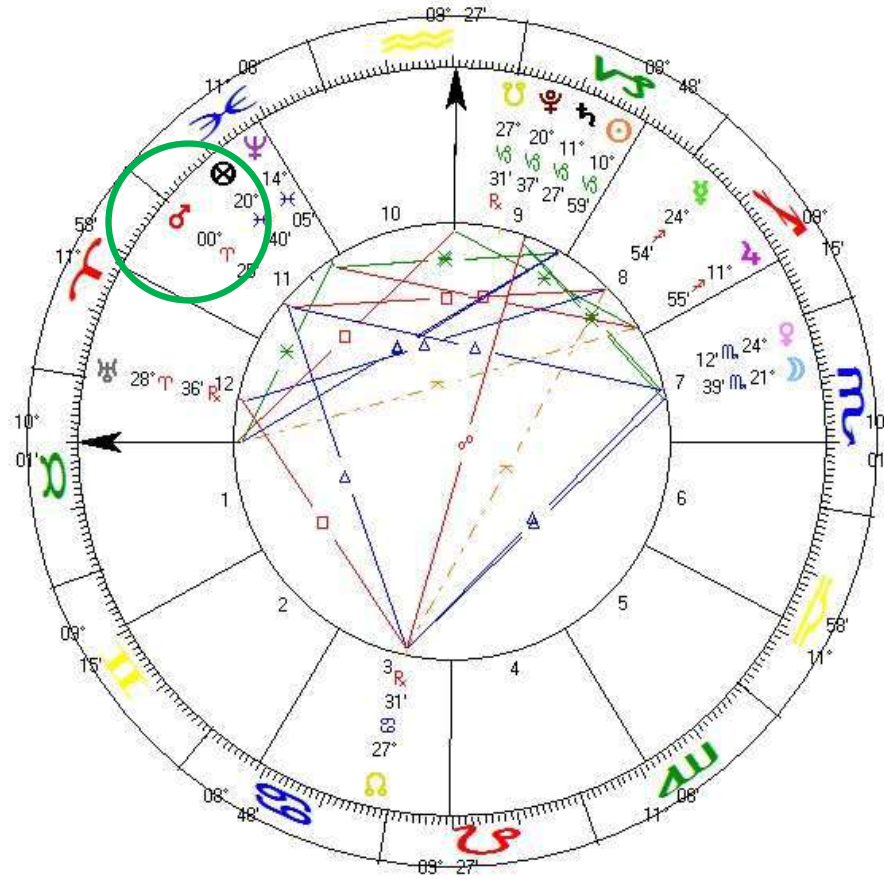

Middle Wheel
JAIR BOLSONARO
Natal Chart
 21 Mar 1955, seg
 14:45 BZT2 +3:00
 GLICERIO, Brazil
 21°S23'02" 050"W12'39"
Geocentric
Tropical
Flacidus
Mean Node

Mean Node
Flacidus
Tropical
Geocentric
 23°S32' 046"W37'
 S N O PAULO, Brazil
 23:00 BZT2 +3:00
 7 Oct 2018, dom
Sec.Prog. Naibod in RA
ELEICOES 2018
FERNANDO HADDAD
 Outer Wheel

Posse 2019

POSSE BOLSONARO

Natal Chart

1 Jan 2019, ter
15:15 BZ2D +2:00
Brasilia, Brazil
15°S47' 047"W55'
Geocentric
Tropical
Placidus
Mean Node

Posse 2019

Inner Wheel
BRASIL
Natal Chart
 7 Sep 1822, sΔb
 16:08 LMT +3:06:28
 SN o Paulo, BRASIL
 23°S32' 046"W37'
Geocentric
Tropical
Placidus
Mean Node