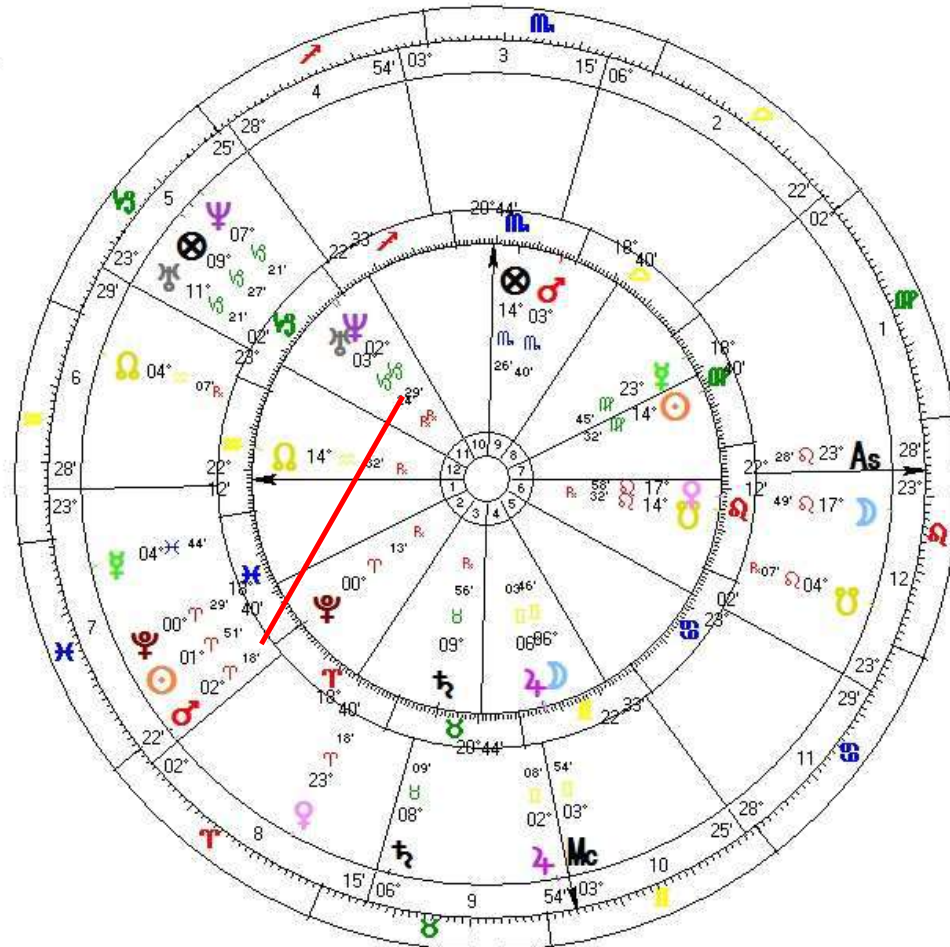

2019

Inner Wheel
BRASIL
Natal Chart
7 Sep 1822, sΔ b
16:08 LMT +3:06:28
SN o Paulo, BRASIL
23°S32' 046"W37'
Geocentric
Tropical
Placidus
Mean Node

Outer Wheel
BRASIL
Sec.Prog. Naibod in RA
1 Mar 2019, sex
16:08 LMT +3:06:28
SN o Paulo, BRASIL
23°S32' 046"W37'
Geocentric
Tropical
Placidus
Mean Node