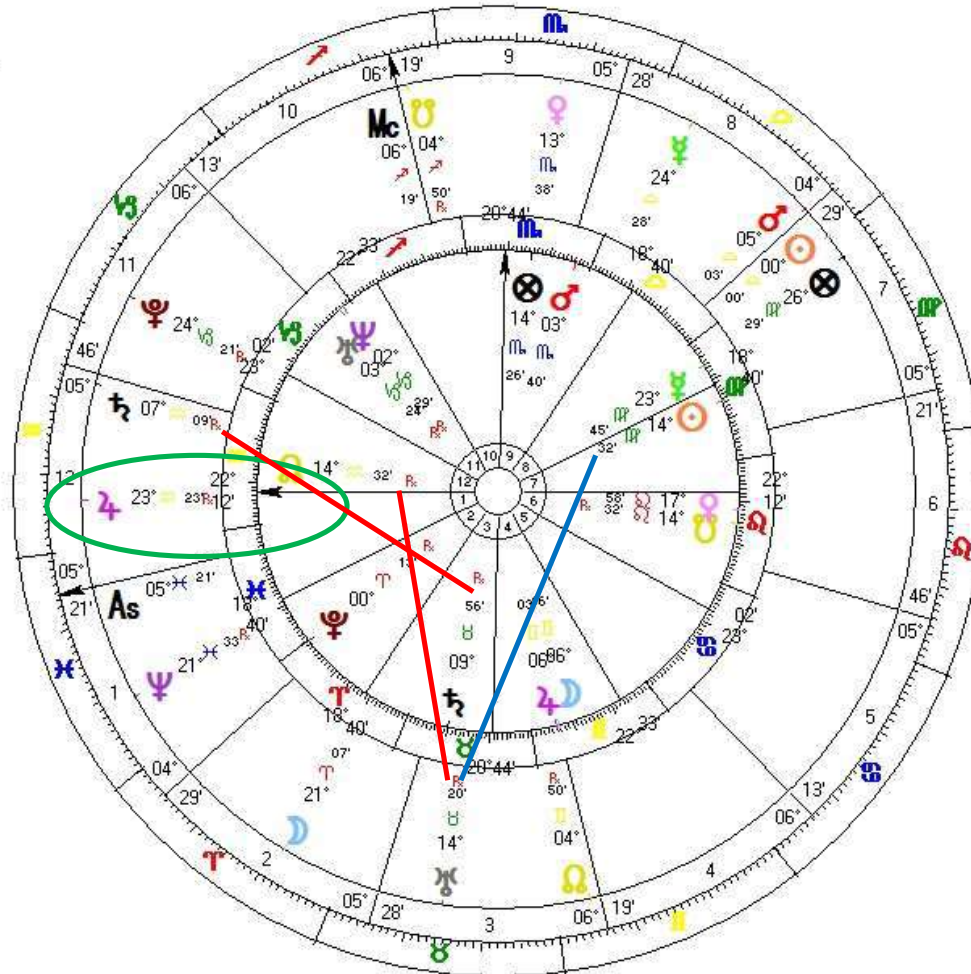

SOLSTÍCIO CANCER 2020
Natal Chart
20 Jun 2020, 00h
01° 25' S 52° 12' W
Buenos Aires
15° 44' 54" W 50°
Ascendente: Capricórnio
Fluxo: Plutão
Mare: Vênus

Equinócio Libra

EQUINOCIO LIBRA

Natal Chart

22 Sep 2021, qua

16:22 BZT2 +3:00

Brasília, Brazil

15°S47' 047"W55'

Geocentric

Tropical

Placidus

Mean Node

Equinócio Libra Mapa Brasil

Inner Wheel
BRASIL
Natal Chart
7 Sep 1822, sΔb
16:08 LMT +3:06:28
SN o Paulo, BRASIL
23°53' 046"W37'
*Geocentric
Tropical
Placidus
Mean Node*

Outer Wheel
EQUINOCIO LIBRA
Natal Chart
22 Sep 2021, qua
16:22 BZT2 +3:00
Brasilia, Brazil
15°54' 047"W55'
*Geocentric
Tropical
Placidus
Mean Node*