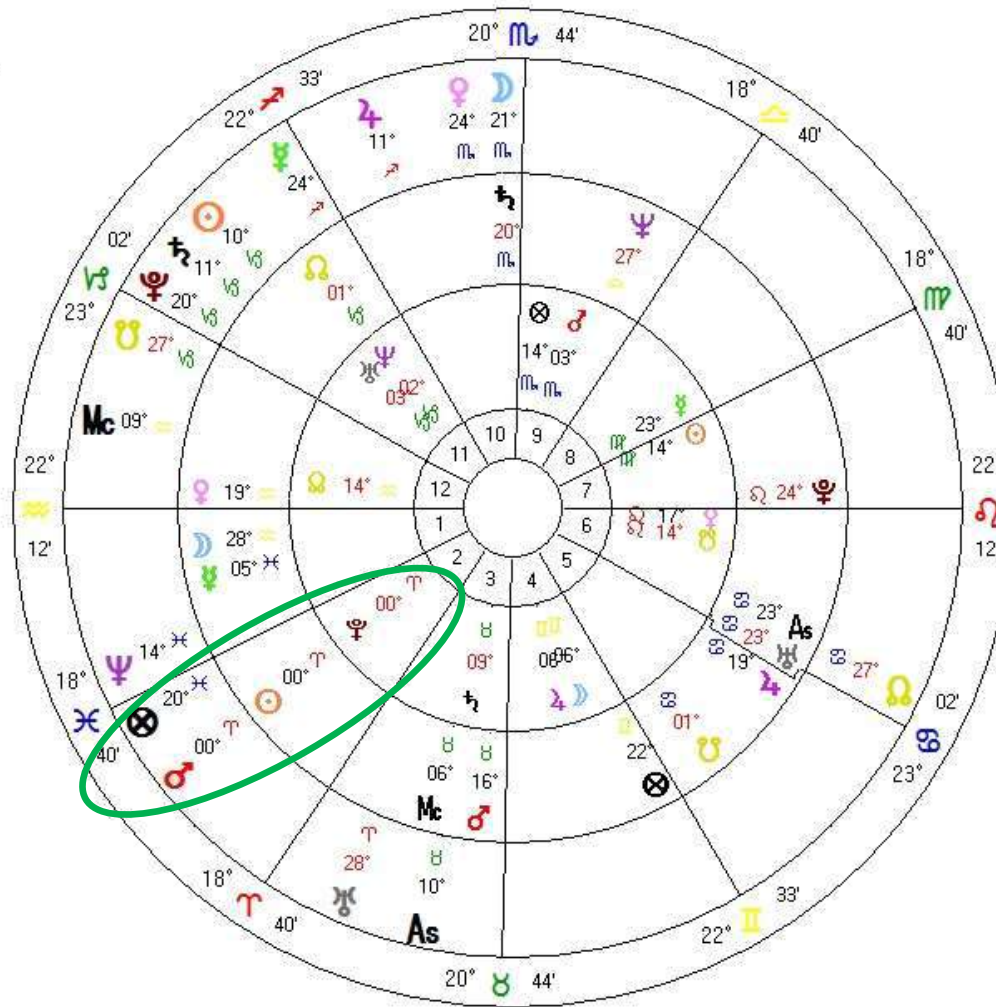

Middle Wheel
JAIR BOLSONARO
Natal Chart
 21 Mar 1955, seg
 14:45 BZT2 +3:00
 GLICERIO, Brazil
 21°S23'02" 050"W12'39"
Geocentric
Tropical
Flacidus
Mean Node

Mean Node
Flacidus
Tropical
Geocentric
 23°S32' 046"W37'
 S N O PAULO, Brazil
 23:00 BZT2 +3:00
 7 Oct 2018, dom
Sec.Prog. Naibod in RA
ELEICOES 2018
FERNANDO HADDAD
 Outer Wheel

Posse 2019

POSSE BOLSONARO

Natal Chart

1 Jan 2019, ter
15:15 BZ2D +2:00
Brasilia, Brazil
15°S47' 047"W55'
Geocentric
Tropical
Placidus
Mean Node

Posse 2019

Inner Wheel
BRASIL
Natal Chart
 7 Sep 1822, sΔb
 16:08 LMT +3:06:28
 SN o Paulo, BRASIL
 23°S32' 046"W37'
Geocentric
Tropical
Placidus
Mean Node

Middle Wheel
JAIR BOLSONARO
Natal Chart
 21 Mar 1955, seg
 14:45 BZT2 +3:00
 GLICERIO, Brazil
 21°S23'02" 050"W12'39"
Geocentric
Tropical
Placidus
Mean Node

Mean Node
Placidus
Tropical
Geocentric
 15°S47' 047"W55'
 Brasilia, Brazil
 15:15 BZ2D +2:00
 1 Jan 2019, ter
Natal Chart
POSSE BOLSONARO
 Outer Wheel