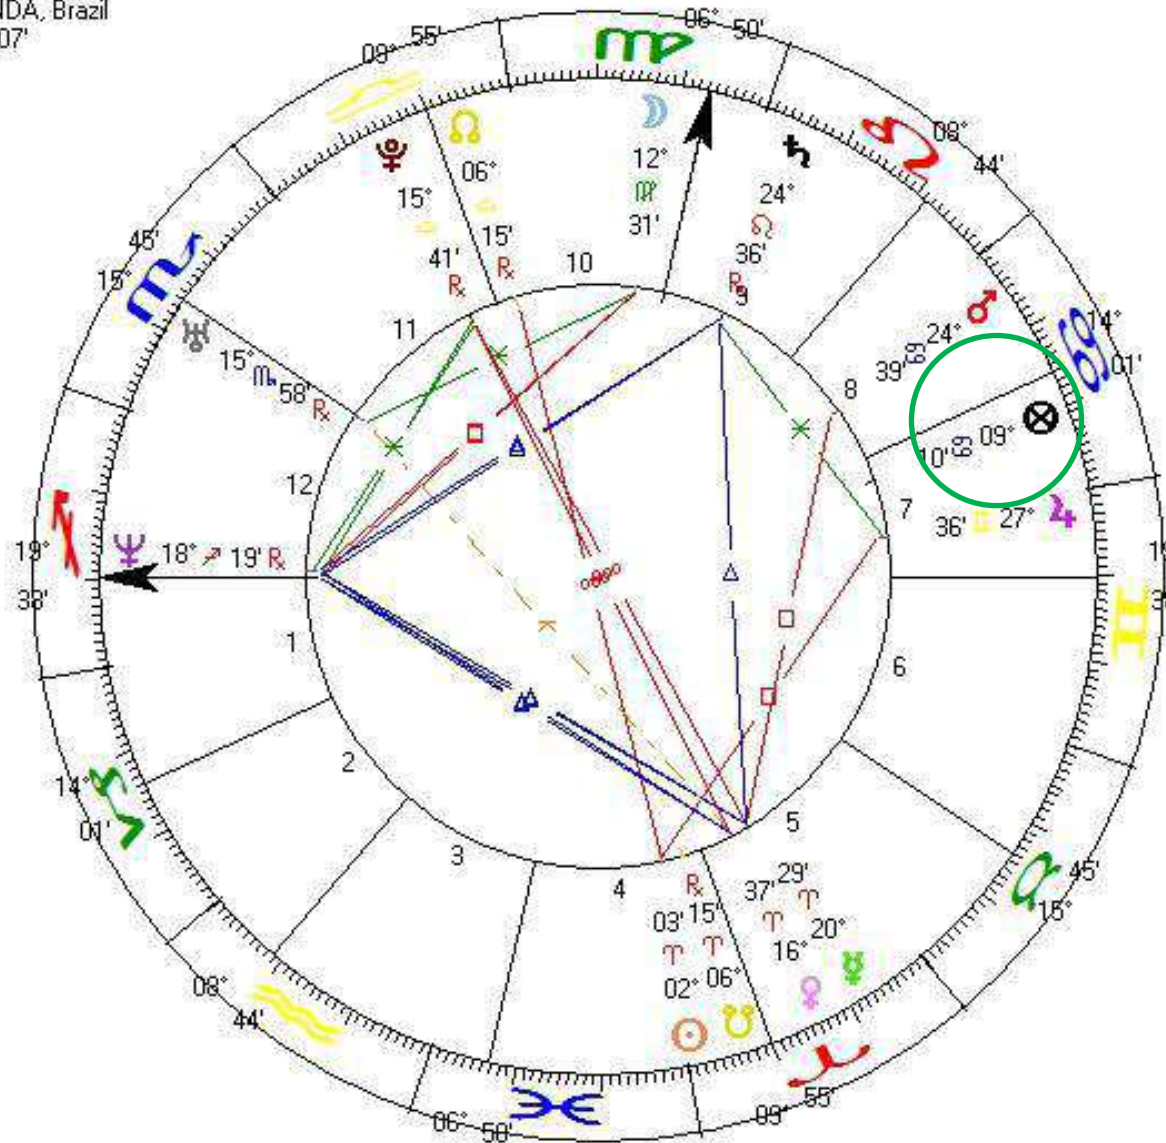

Mean Node

3

MULHER

Natal Chart

22 Mar 1978, qua
22:30 BZT2 +3:00
VOLTA REDONDA, Brazil
22°S32' 044"W07'

*Geocentric
Tropical
Placidus
Mean Node*

MULHER

Solar Return