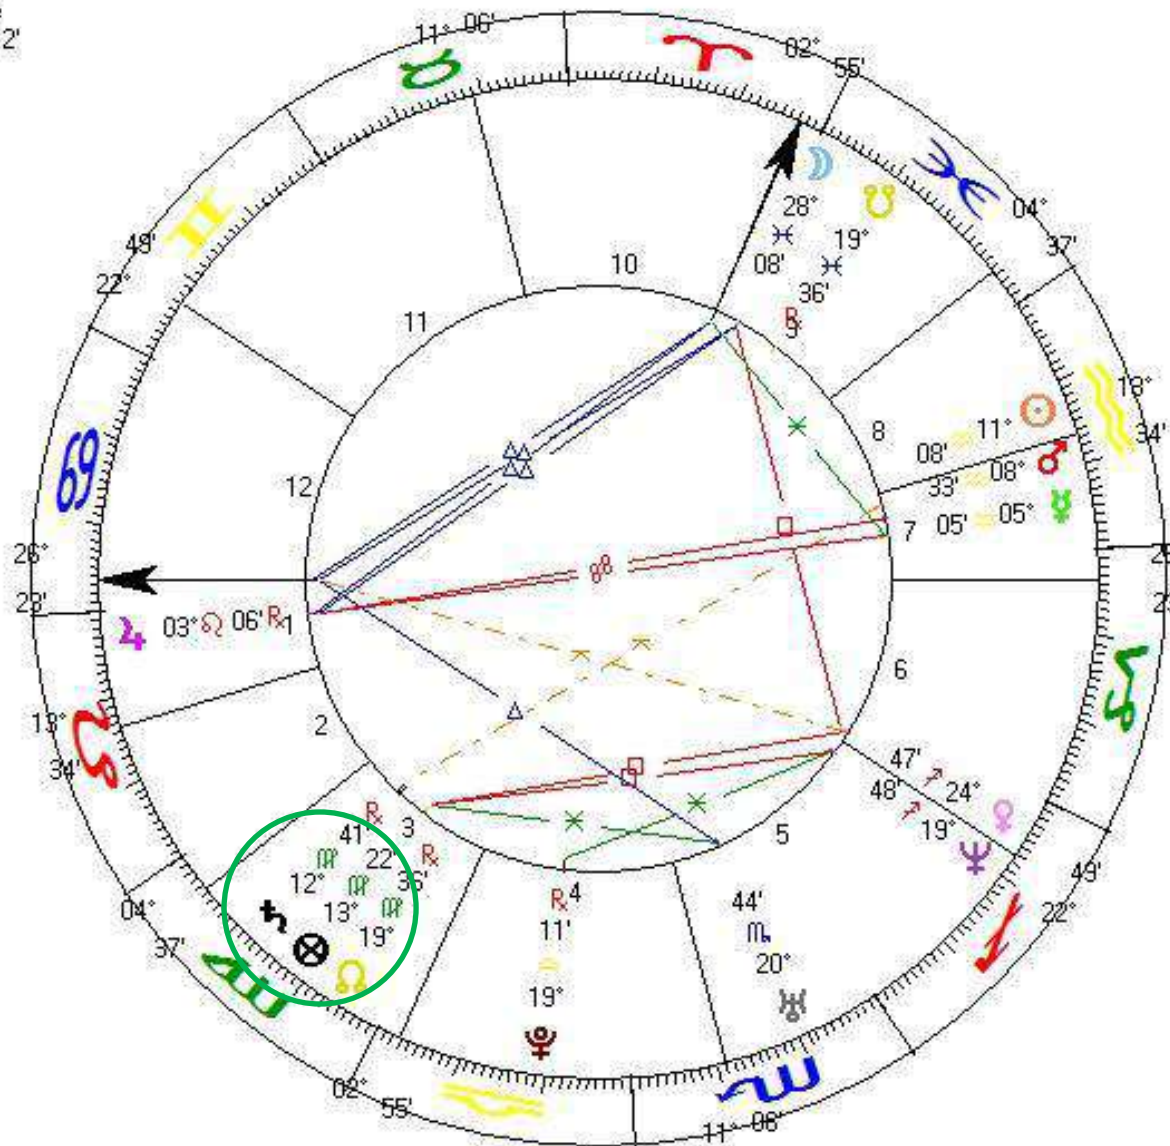

MULHER

Natal Chart

31 Jan 1979, qua

16:05 CET -1:00

NANCY, France

48°N41'006"E12'

Geocentric

Tropical

Placidus

Mean Node