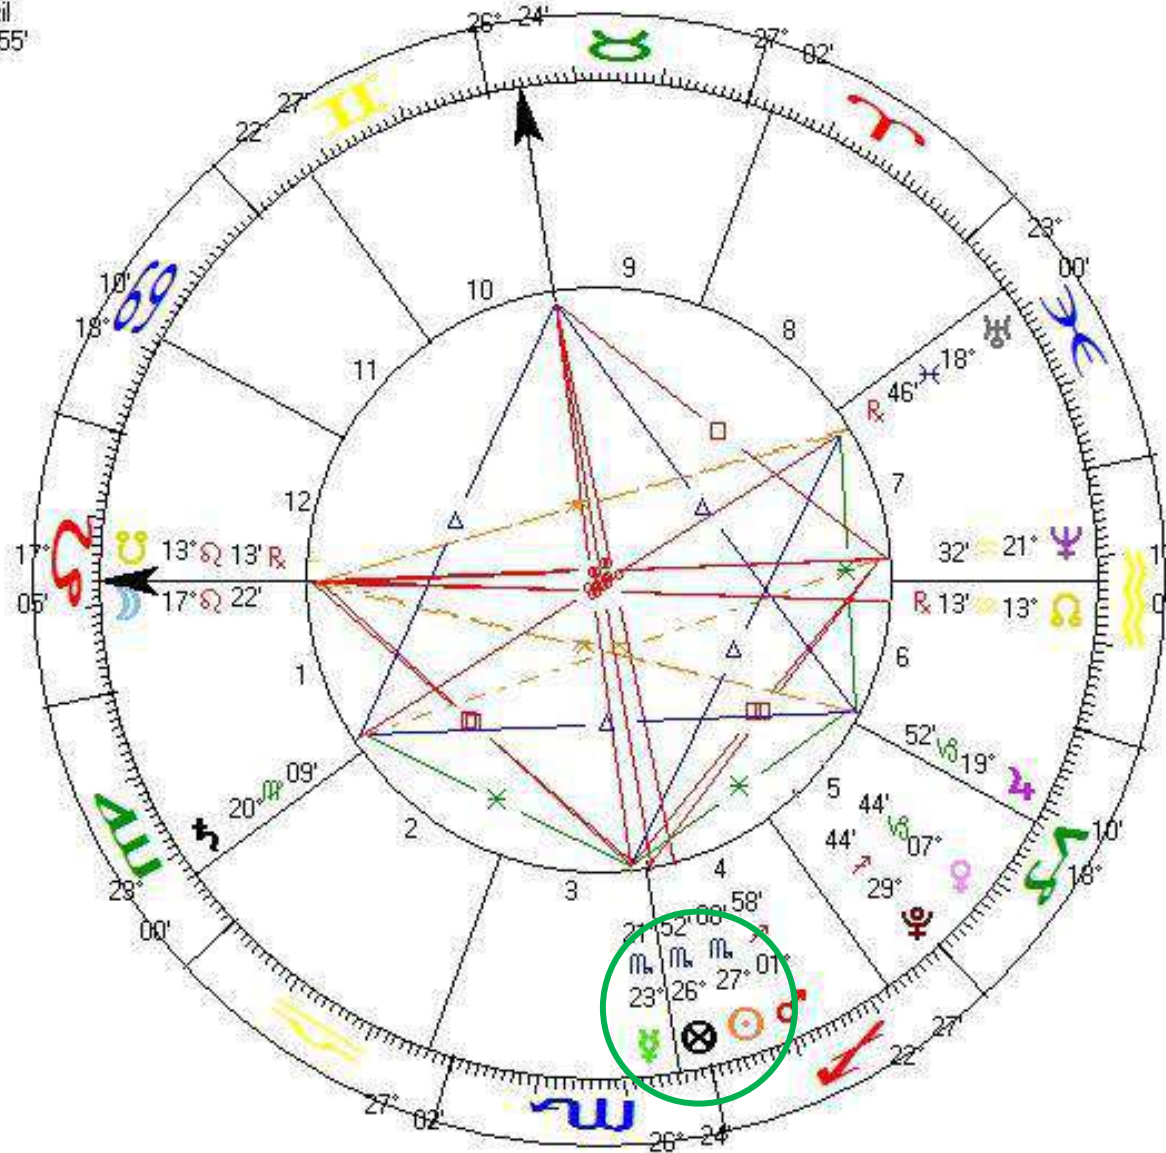

MULHER

Solar Return

19 Nov 2008, qua (±1 secs)

00:54:02 BZ2D +2:00

BRASILIA, Brazil

15°S47' 047"W55'

Geocentric

Tropical

Placidus

Mean Node