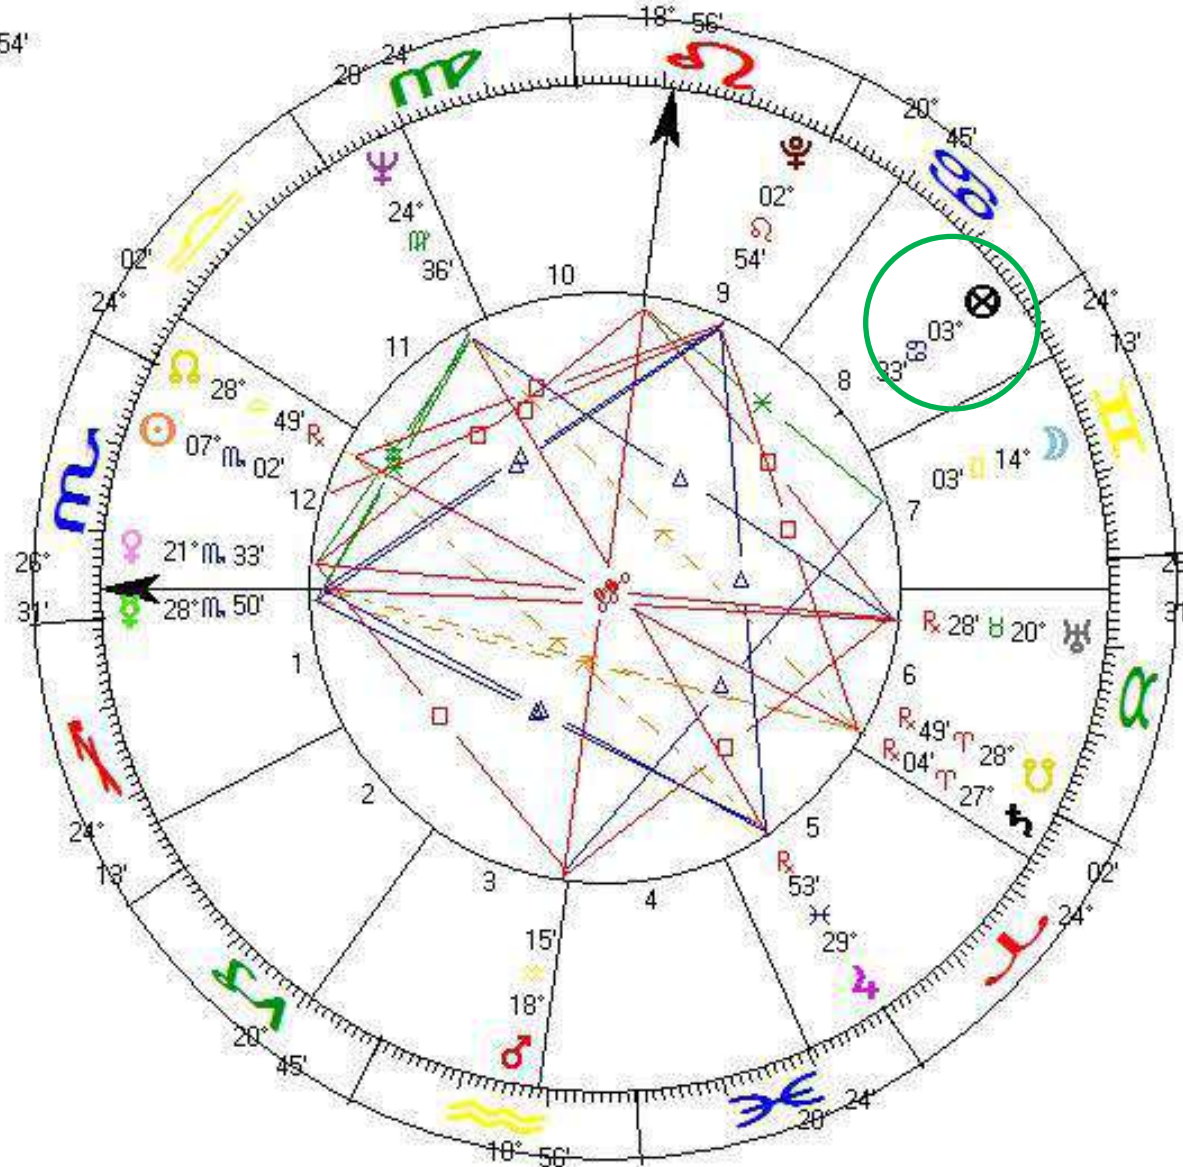

15°S47' 047"W55'

Geocentric

Tropical

Placidus

Mean Node

2

MULHER
Natal Chart
31 Oct 1939, ter
06:10 BZT2 +3:00
RECIFE, Brazil
08°S03' 034°W54'
Geocentric
Tropical
Placidus
Mean Node

MULHER