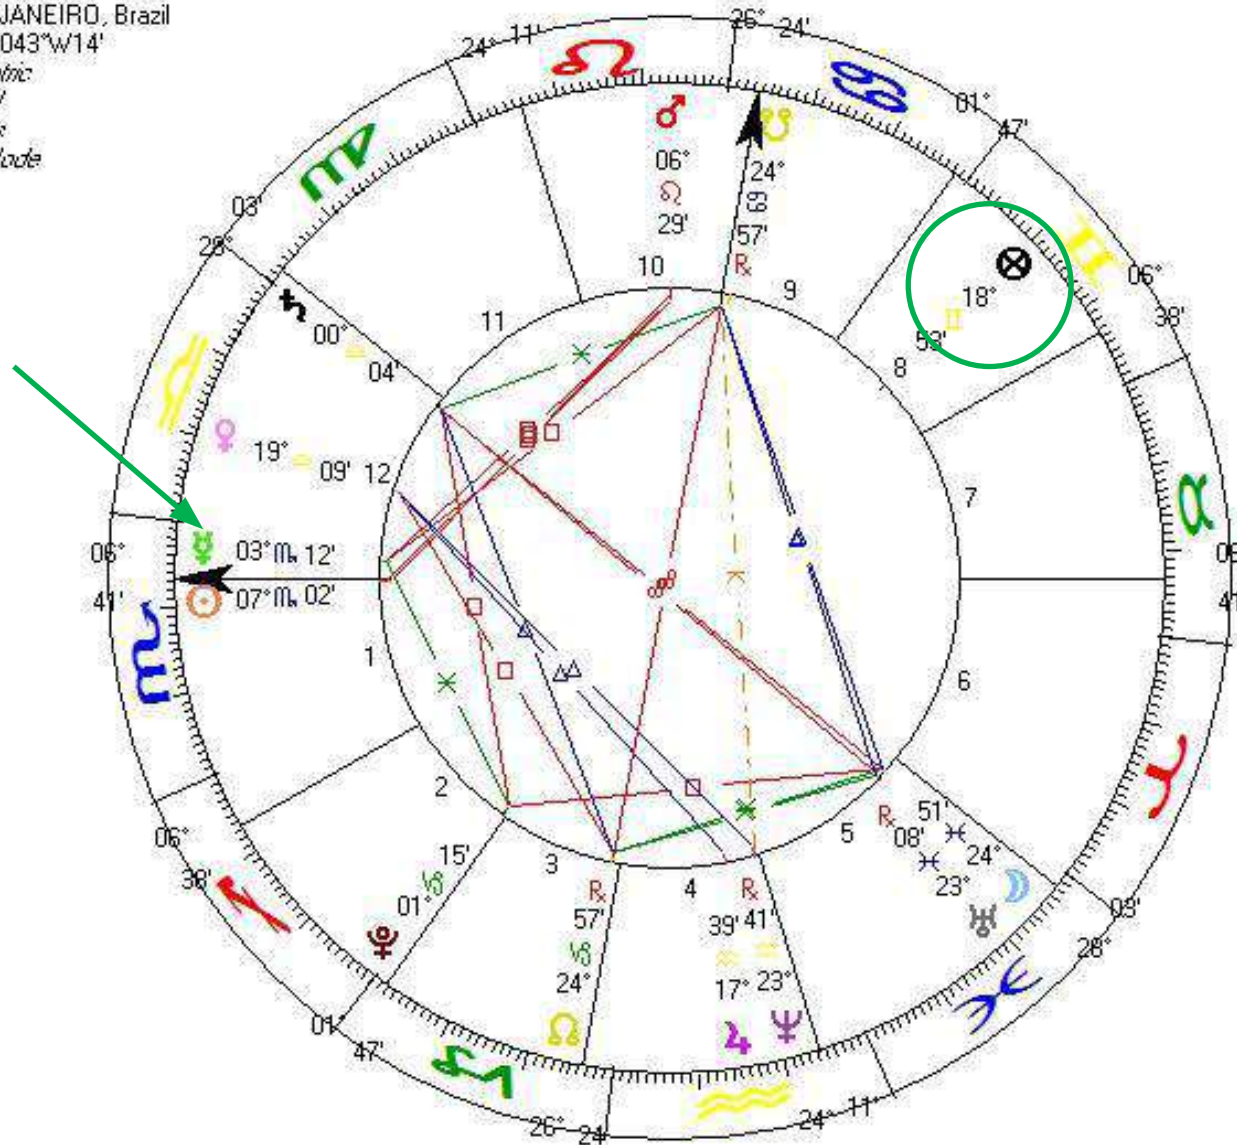

MULHER

Solar Return

30 Oct 2009, sex [±1 secs]

06:11:32 BZ2D +2:00

RIO DE JANEIRO, Brazil

22°S54' 043"W14'

Geocentric

Tropical

Placidus

Mean Node