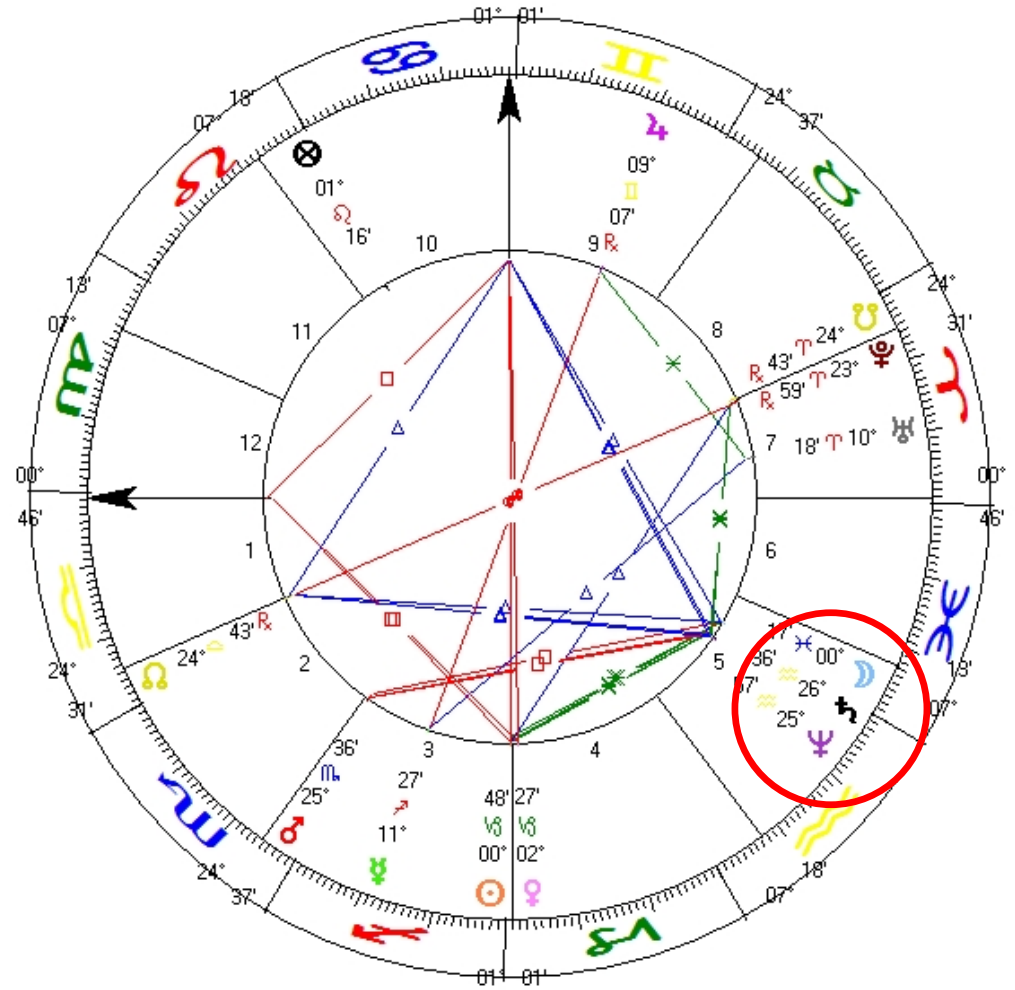

DESCOBERTA DE NETUNO

DESCOBERTA NETUNO

Natal Chart

23 Dec 1846 NS, qua

00:00 LMT -0:53:28

Berlin, GERMANY

52°N30' 013°E22'

Geocentric

Tropical

Placidus

Mean Node