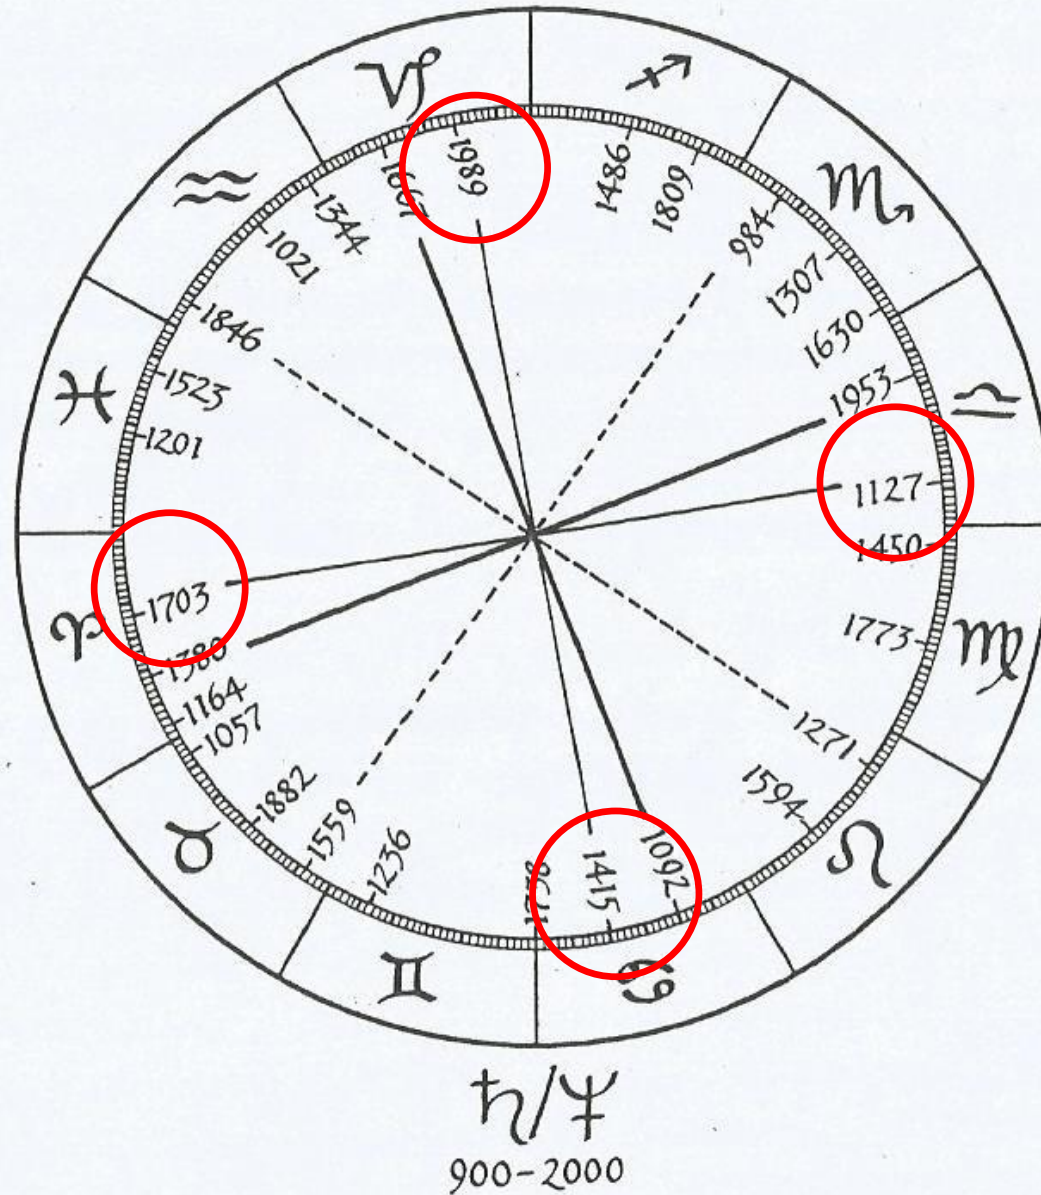

MICHAEL HARDING - *Hymns to the Ancient Gods*