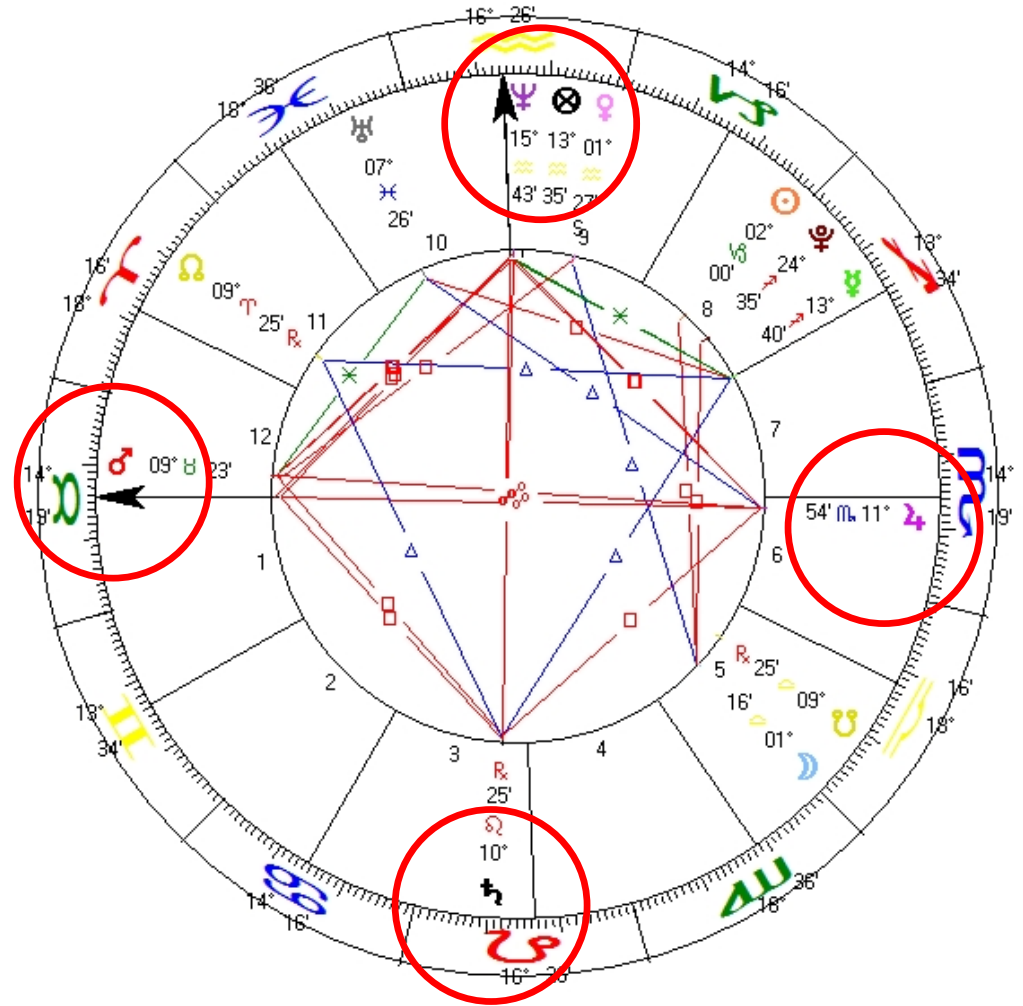

MULHER

MULHER
Natal Chart
22 Jul 1980, ter
22:40 BZT2 +3:00
RIO DE JANEIRO, Brazil
22°55' 043"W14'
Geocentric
Tropical
Placidus
Mean Node

MENINO

Natal Chart

23 Dec 2005, sex
15:59 BZ2D +2:00
RIO DE JANEIRO, Brazil
22°55' 043"W14'
Geocentric
Tropical
Placidus
Mean Node

RAINHA ELIZABETH II

ELIZABETH II

Natal Chart

21 Apr 1926, qua
02:40 BST -1:00
LONDON, United Kingdom
51°N30' 000"W10'

*Geocentric
Tropical
Placidus
Mean Node*

MULHER

MULHER Natal Chart

11 Feb 1963, seg
09:30 BZT2 +3:00
RIO DE JANEIRO, Brazil
22°55' 043"W14'
*Geocentric
Tropical
Placidus
Mean Node*