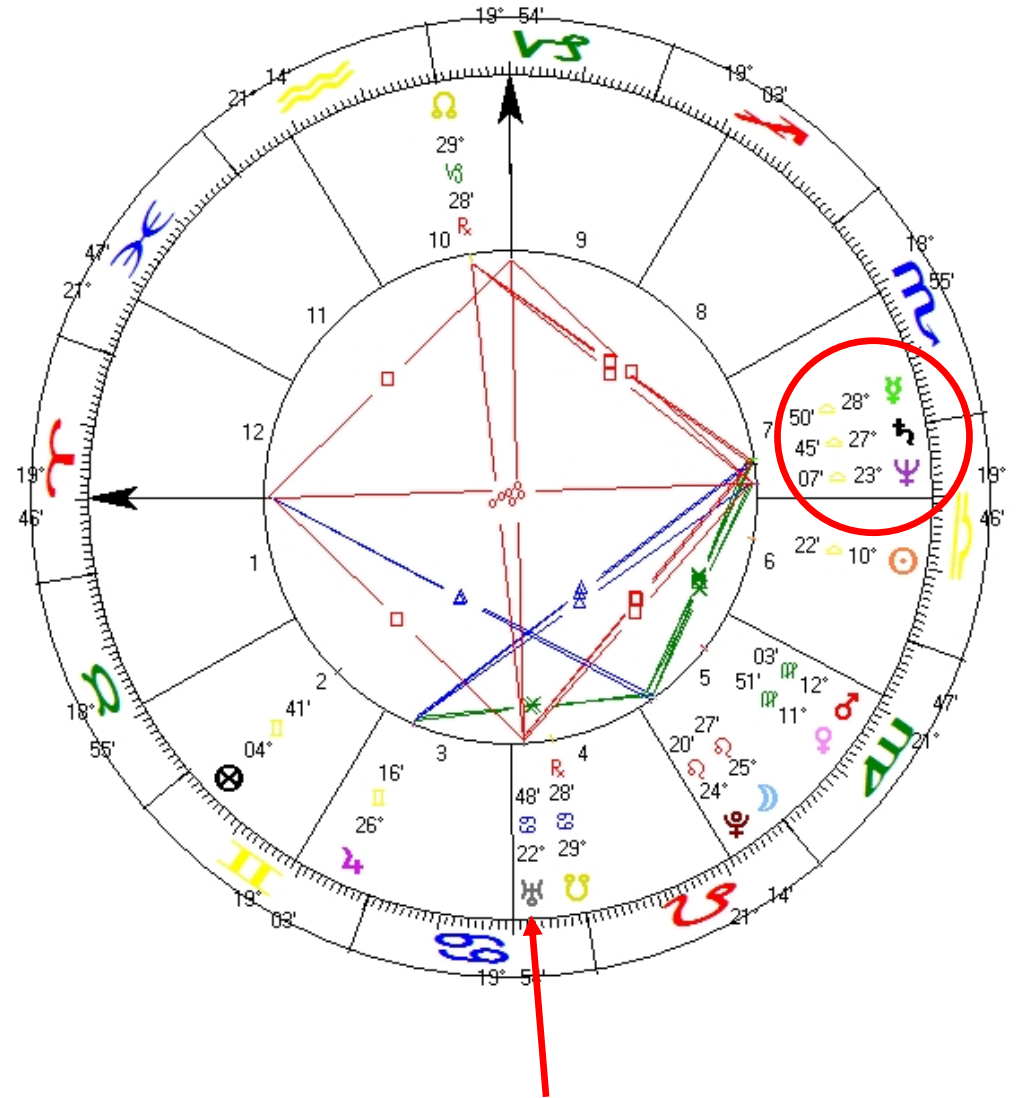

POSSE DILMA

POSSE DILMA

Natal Chart

1 Jan 2015, qui
15:31 BZ2D +2:00
BRASILIA, Brazil
15°S47° 047'W55'

*Geocentric:
Tropical
Placidus
Mean Node*

Celisa Beranger

PETROBRÁS

PETROBRÁS
Natal Chart
3 Oct 1953, sΔ b
18:30 BZT2 +3:00
RIO DE JANEIRO, Brazil
22°S54' 043"W14'
Geocentric
Tropical
Flacidus
Mean Node