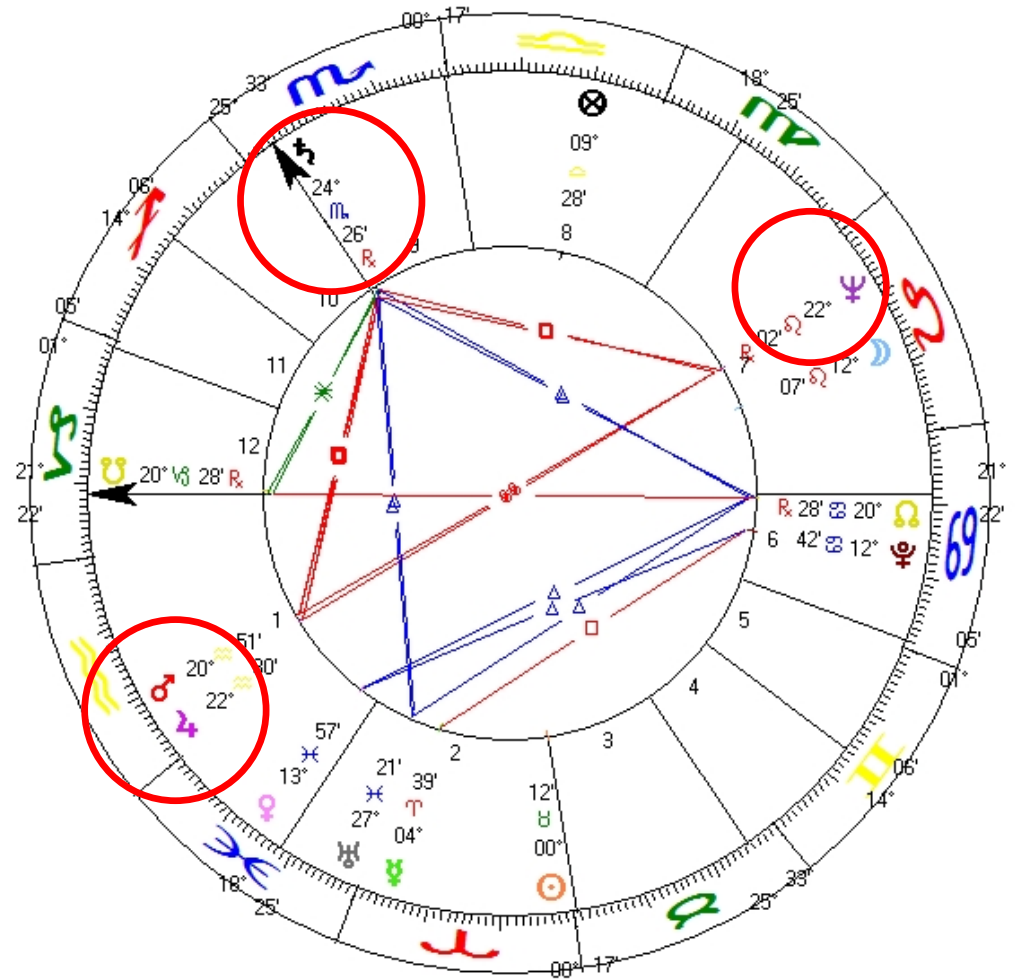

MULHER

MULHER
Natal Chart
22 Jul 1980, ter
22:40 BZT2 +3:00
RIO DE JANEIRO, Brazil
22°55' 043"W14'
Geocentric
Tropical
Placidus
Mean Node

MENINO

Natal Chart

23 Dec 2005, sex
15:59 BZ2D +2:00
RIO DE JANEIRO, Brazil
22°55' 043"W14'
Geocentric
Tropical
Placidus
Mean Node

RAINHA ELIZABETH II

ELIZABETH II

Natal Chart

21 Apr 1926, qua
02:40 BST -1:00
LONDON, United Kingdom
51°N30' 000"W10'

*Geocentric
Tropical
Placidus
Mean Node*

MULHER

MULHER Natal Chart

11 Feb 1963, seg
09:30 BZT2 +3:00
RIO DE JANEIRO, Brazil
22°55' 043"W14'
*Geocentric
Tropical
Placidus
Mean Node*